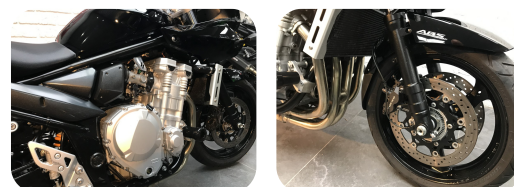

+ 6 more images available