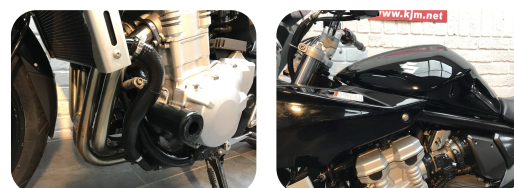

+ 6 more images available