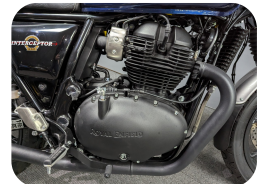

649cc

• PREVIOUS OWNERS

0

• TRANSMISSION

6 Speed

• SERVICE HISTORY

Full Service History

• COLOUR

Barcelona Blue

• TYPE

Roadster/Retro

PRICE

£4,699

+ 6 more images available