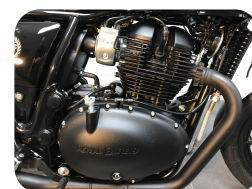

+ 4 more images available