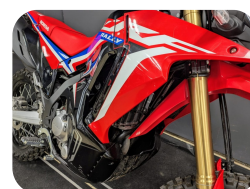

## CRF 300 LR

SCAN FOR  
DETAILS

- YEAR  
**2024**
- MILEAGE  
**250 miles**
- ENGINE SIZE  
**286cc**
- PREVIOUS OWNERS  
**1**
- TRANSMISSION  
**6 Speed**
- SERVICE HISTORY  
**Full Service History**
- COLOUR  
**RED**
- TYPE  
**Adventure**