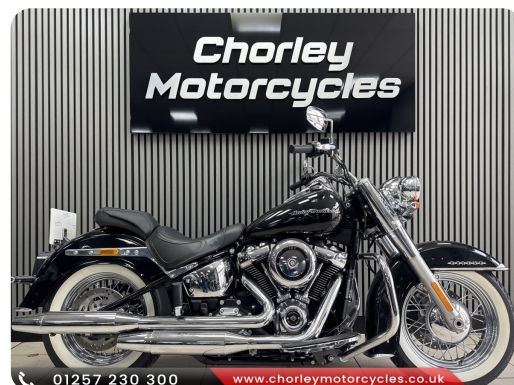

HARLEY-DAVIDSON

FLDE SOFTAIL DELUXE 1745

SCAN FOR
DETAILS

- YEAR
  2018
- MILEAGE
  636 miles
- ENGINE SIZE
  1745cc
- PREVIOUS OWNERS
  2
- TRANSMISSION
  6 Speed
- SERVICE HISTORY
  Full Service History
- COLOUR
  BLACK
- TYPE
  Custom Cruiser

PRICE

£15,995

+ 8 more images available