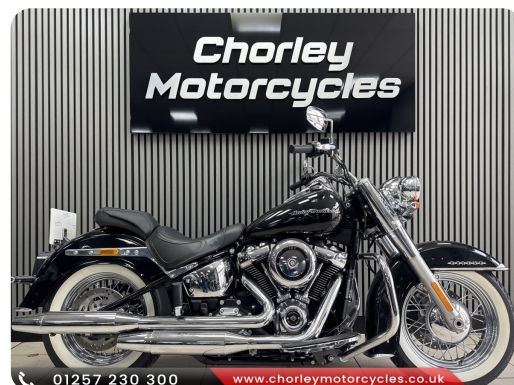

HARLEY-DAVIDSON

FLDE SOFTAIL DELUXE 1745

SCAN FOR
DETAILS

- YEAR
2018
- MILEAGE
636 miles
- ENGINE SIZE
1745cc
- PREVIOUS OWNERS
2
- TRANSMISSION
6 Speed
- SERVICE HISTORY
Full Service History
- COLOUR
BLACK
- TYPE
Custom Cruiser

PRICE

£15,995

+ 8 more images available